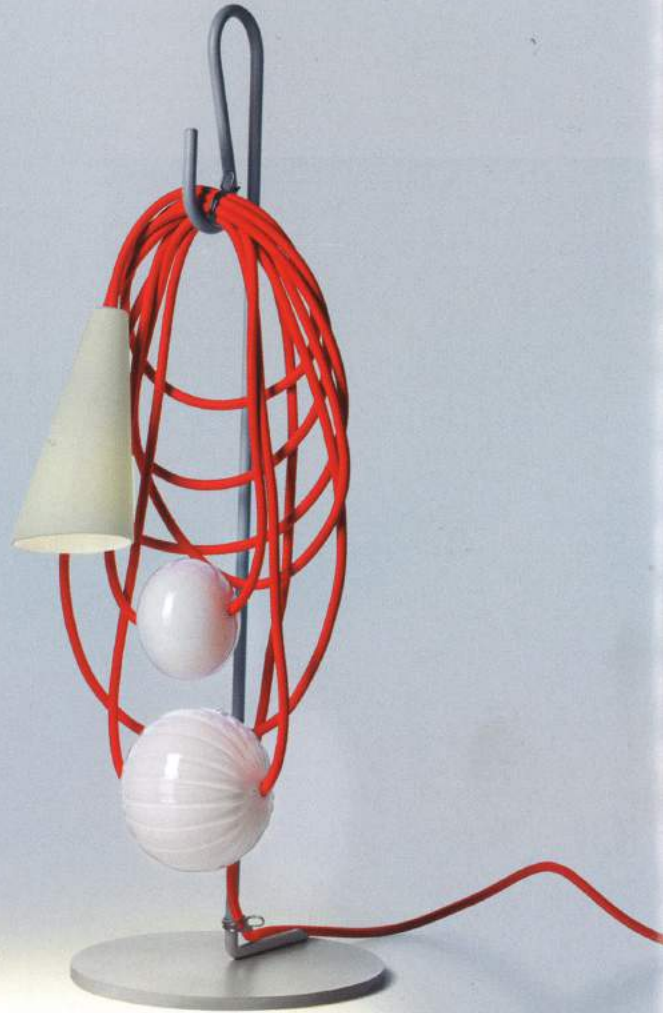

INTERIOR DESIGN[®]

DECEMBER
2017

A man in a dark suit is sitting on a large, orange, bulbous sculpture in a dark room. The room is filled with glowing orange pipes and structures that create a complex, abstract environment. The lighting is dramatic, with bright spots from the pipes and recessed ceiling lights. The overall mood is modern and artistic.

BESTofyear

TASK LAMP
Pablo Designs for Haworth
Corner Office

OUTDOOR LOUNGE FURNITURE
Gan
Garden Layers

OUTDOOR SEATING
Ralph Pucci International
Amalfi

TABLE LAMP
Foscarini
Filo

OUTDOOR
Brown Jordan Outdoor Kitchens
and Cosentino
ASA-D2