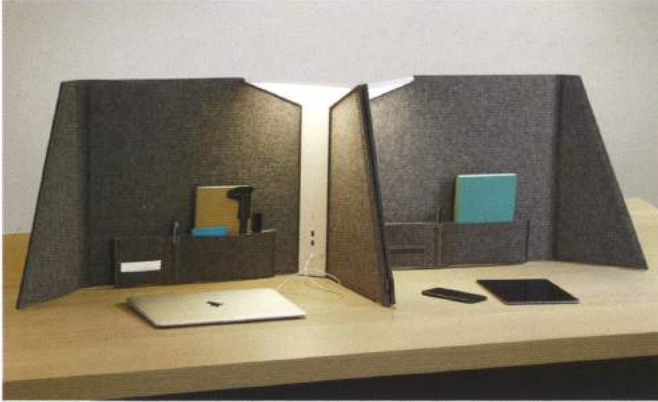

TASK LAMP
Pablo Designs for Haworth
Corner Office